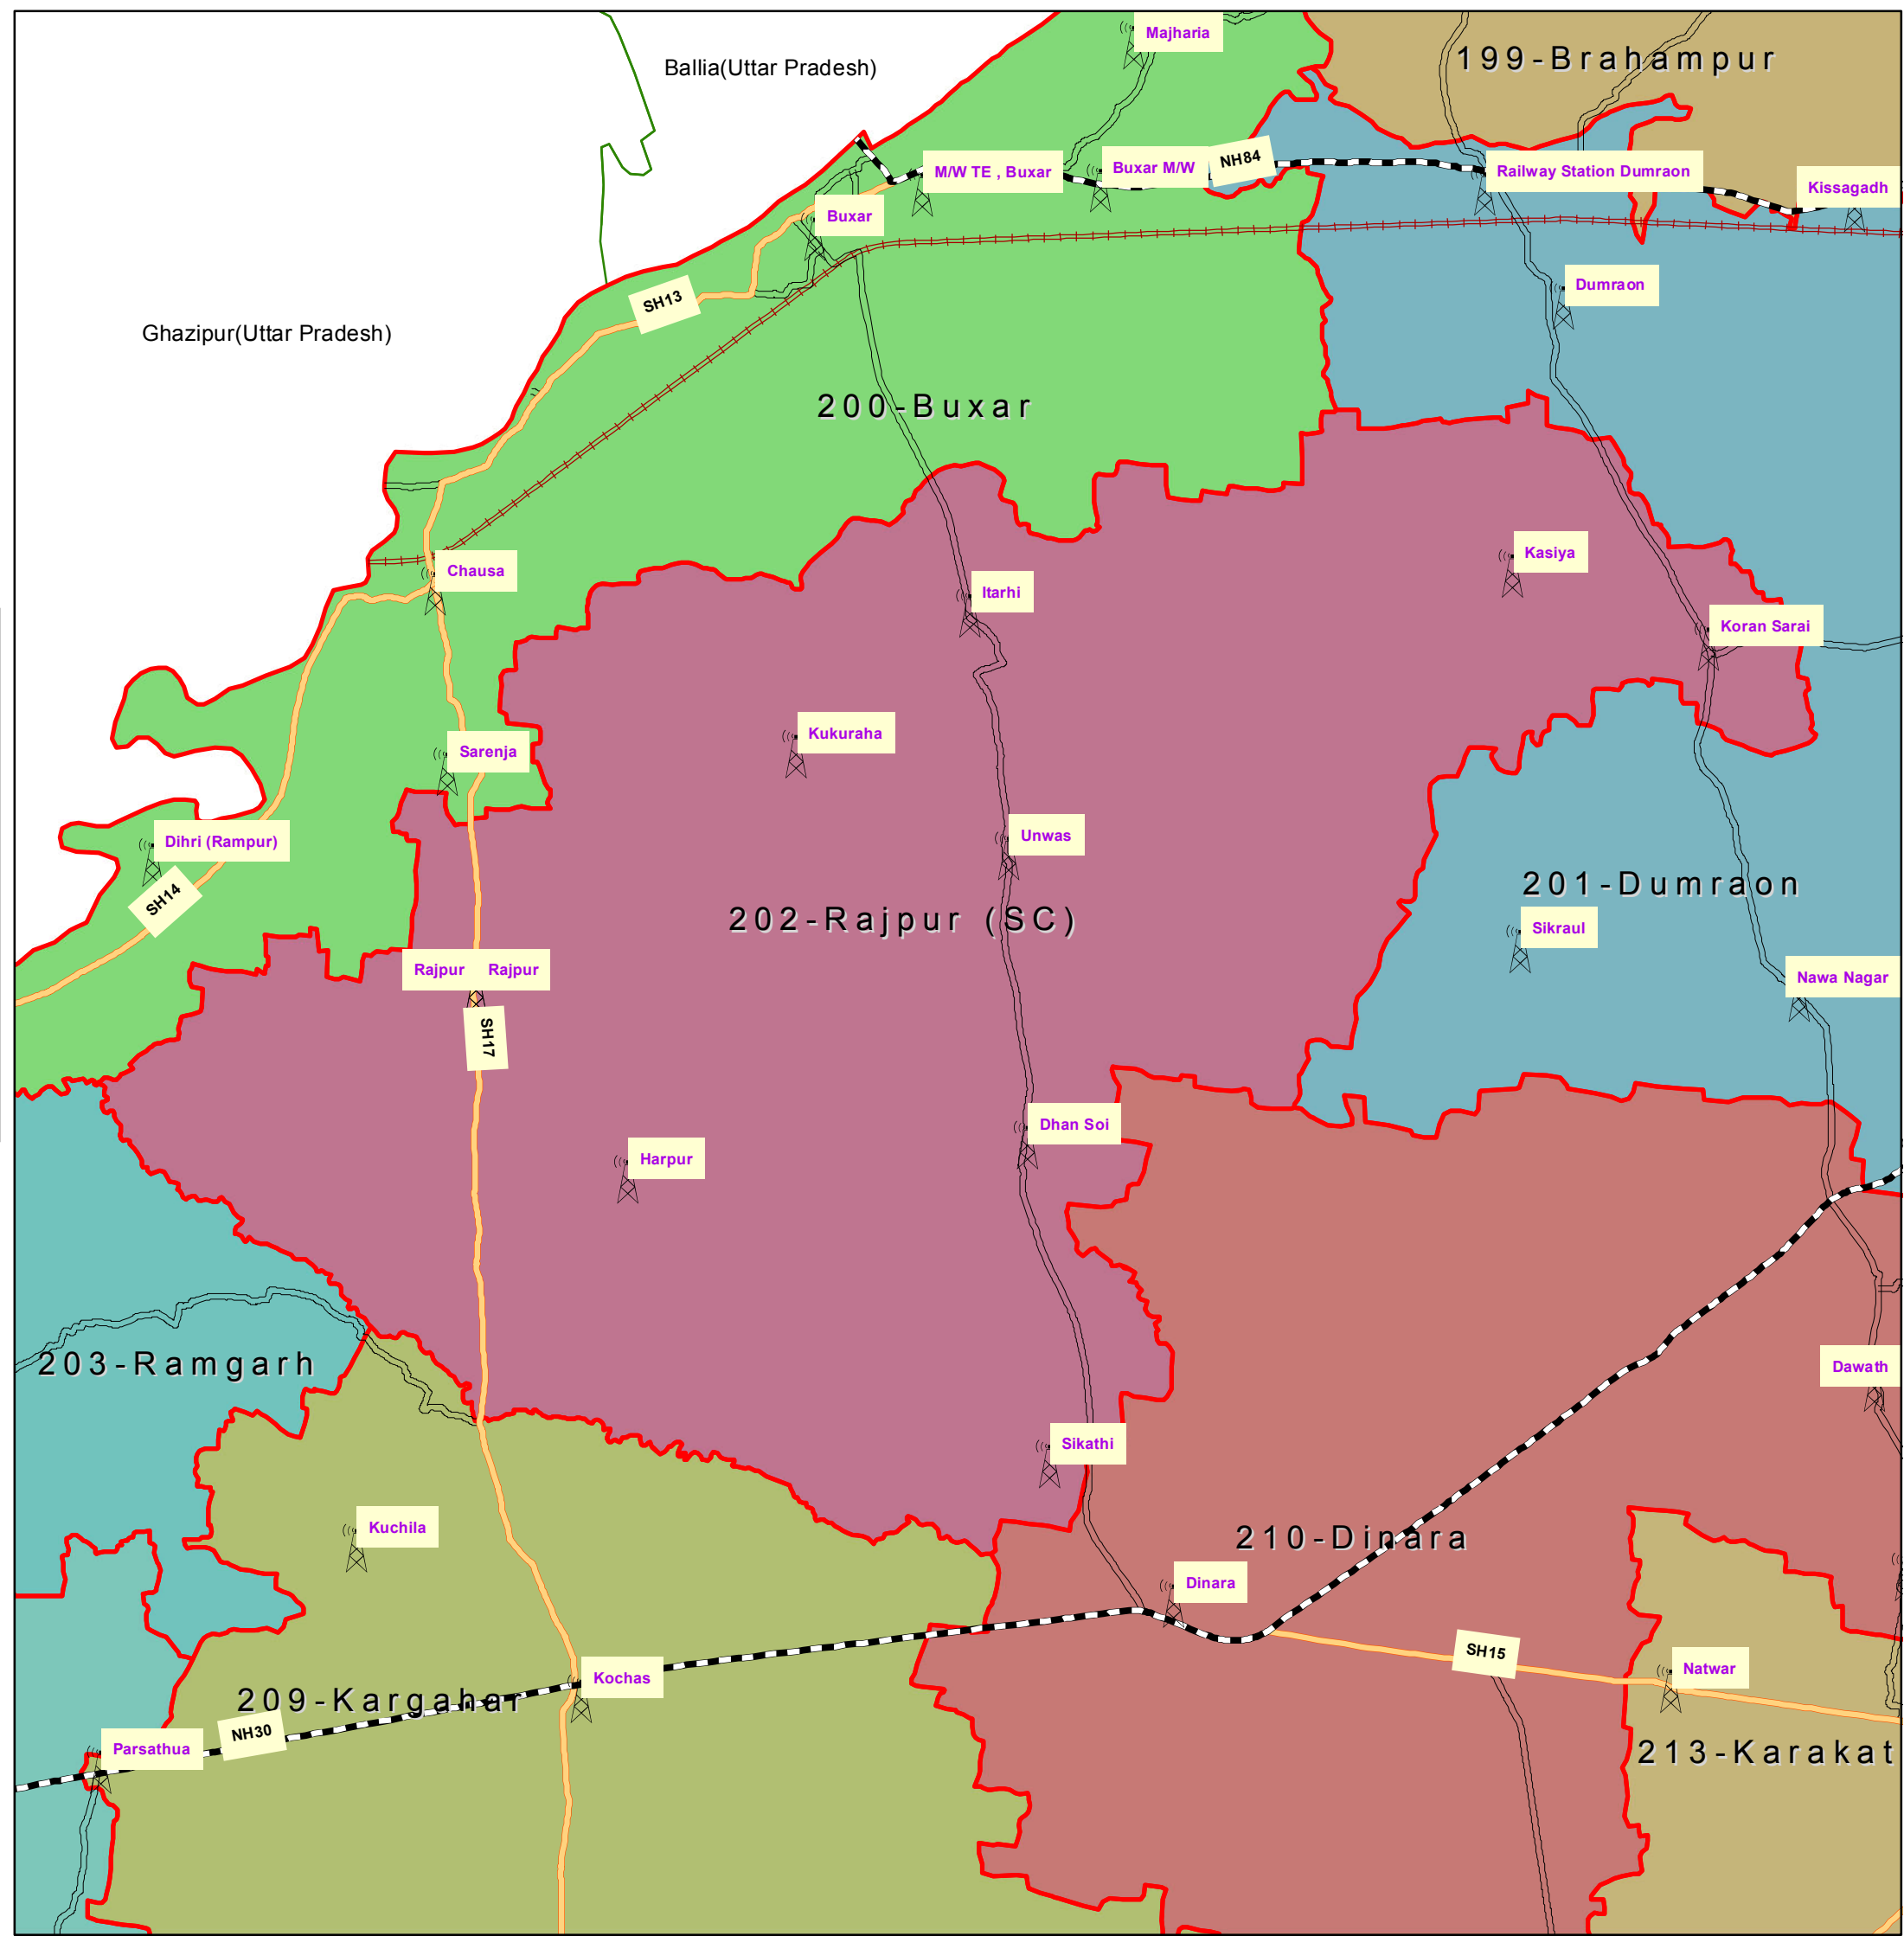

202-Rajpur (SC) (BUXAR)

INDEX

- DISTRICT HEAD QUARTER
- AIRPORT
- TOURIST PLACE
- BSNL EXCHANGE
- NATIONAL HIGHWAY
- STATE HIGHWAY
- DISTRICT ROAD
- RAILWAYLINE
- ASSEMBLY BOUNDARY