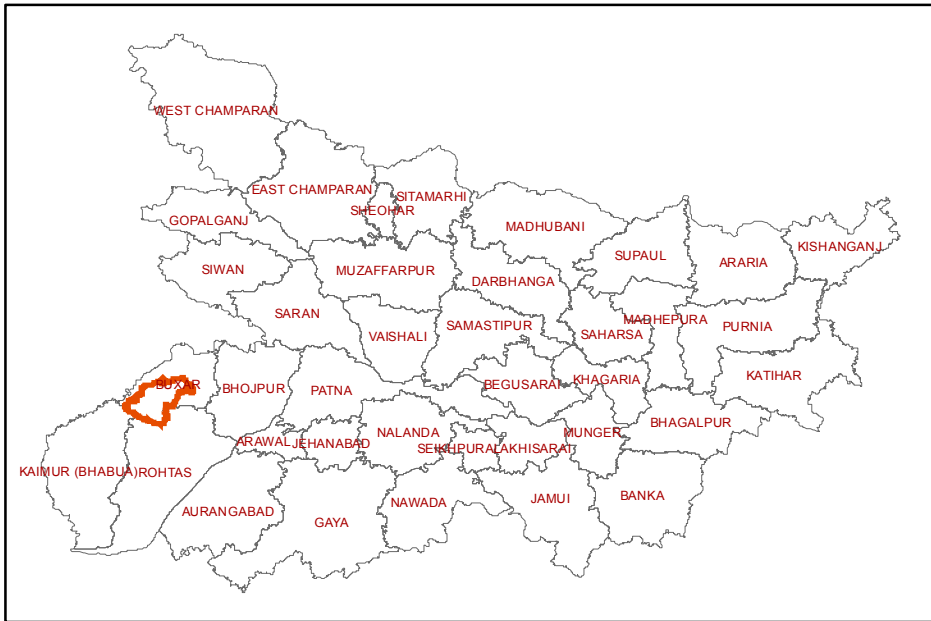

202-Rajpur (SC) (BUXAR)

INDEX

- DISTRICT HEAD QUARTER
- AIRPORT
- TOURIST PLACE
- BSNL EXCHANGE
- NATIONAL HIGHWAY
- STATE HIGHWAY
- DISTRICT ROAD
- RAILWAYLINE
- ASSEMBLY BOUNDARY